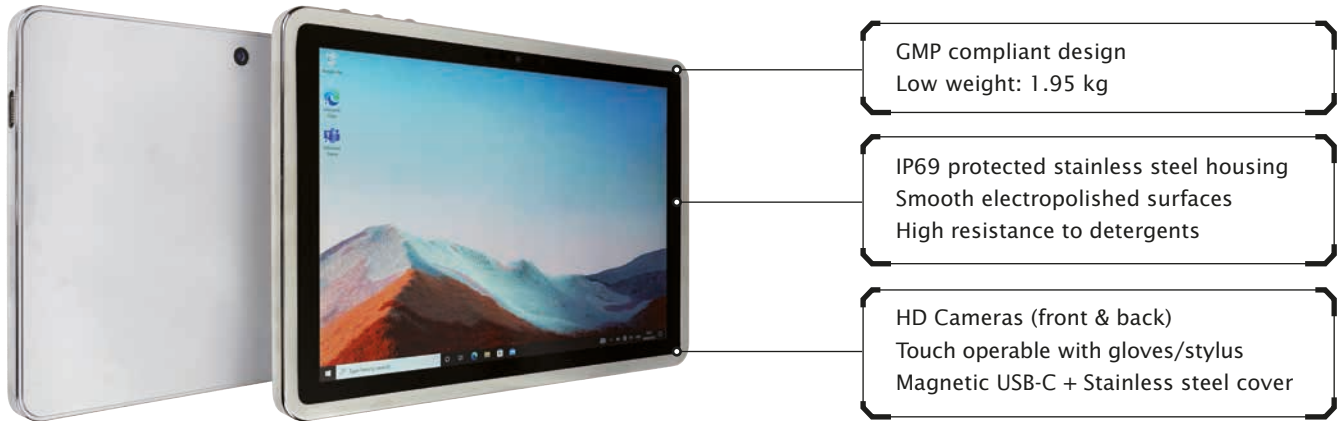

CT12S-GMP Cleanroom tablet (Microsoft® Surface Pro 7 Plus)

Ideal for mobile works in cleanrooms

		CT12S
Dimensions	Hight	214 mm
	Width	304 mm
	Depth	112 mm
	Weight	1.95 kg
Housing	Material	Stainless steel
	Impermeability	IP69
Display	Diagonal	12.3 inch (31.20 cm)
	Resolution	2736 x 1824 px
	Touch	10-Point-Multi-Touchscreen-Display
CPU	Type	Intel Core i5 (11th Generation) 1135G7
	Memory	8 GB RAM
Hard drive		256 GB SSD
Interfaces		USB-C®
Cameras		5.0 MP-HD-Camera/front side and 8.0 MP-HD-Camera/back side
Operating system		Microsoft Windows 10 Pro